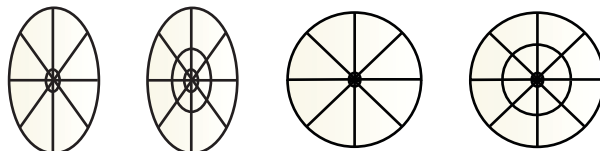

GOTHIC (SEE LOWER RECTANGLE IF NEEDED)

SPIDER (SEE LOWER RECTANGLE IF NEEDED)

LOWER RECTANGLE (EXTENDED LEG AREA)

OVAL OR CIRCLE

NEED A CUSTOM PROFILE?
Contact Our Customer Support Team!
888-759-7121 Or 440-992-3566

Visit Us @ www.creativemillwork.com

Pattern Categories With Examples

FULL RECTANGULAR LITES Evenly spaced in rectangular windows

FULL RECTANGULAR LITES In NON rectangular windows

QUEEN ANNE

SINGLE CRAFTSMAN