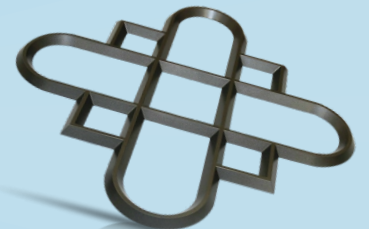

GOTHIC (SEE LOWER RECTANGLE IF NEEDED)

SPIDER (SEE LOWER RECTANGLE IF NEEDED)

LOWER RECTANGLE (EXTENDED LEG AREA)

OVAL OR CIRCLE

NEED A CUSTOM PROFILE?
Contact Our Customer Support Team!
888-759-7121 Or 440-992-3566