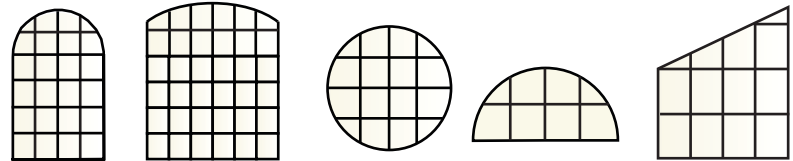

GOTHIC (SEE LOWER RECTANGLE IF NEEDED)

SPIDER (SEE LOWER RECTANGLE IF NEEDED)

LOWER RECTANGLE (EXTENDED LEG AREA)

OVAL OR CIRCLE

NEED A CUSTOM PROFILE?
Contact Our Customer Support Team!
888-759-7121 Or 440-992-3566

Visit Us @ www.creativemillwork.com

Pattern Categories With Examples

FULL RECTANGULAR LITES Evenly spaced in rectangular windows

FULL RECTANGULAR LITES In NON rectangular windows

QUEEN ANNE

SINGLE CRAFTSMAN