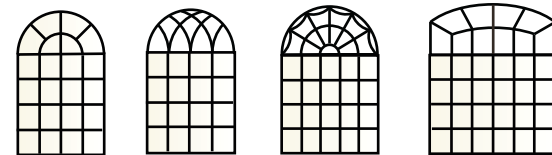

Pattern Categories With Examples

ENGINEERED GRILLE SOLUTIONS
www.creativemillwork.com

DIAMOND CUSTOMS

SUNBURST (SPOKES ONLY) with or without solid hub

SUNBURST (SEE LOWER RECTANGLE IF NEEDED)

RENAISSANCE (SEE LOWER RECTANGLE IF NEEDED)

GOTHIC (SEE LOWER RECTANGLE IF NEEDED)

SPIDER (SEE LOWER RECTANGLE IF NEEDED)

LOWER RECTANGLE (EXTENDED LEG AREA)

OVAL OR CIRCLE

NEED A CUSTOM PROFILE?
Contact Our Customer Support Team!
888-759-7121 Or 440-992-3566