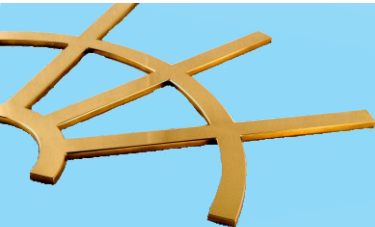

Pattern Categories With Examples

ENGINEERED GRILLE SOLUTIONS
www.creativemillwork.com

DIAMOND CUSTOMS

SUNBURST (SPOKES ONLY) with or without solid hub

SUNBURST (SEE LOWER RECTANGLE IF NEEDED)

RENAISSANCE (SEE LOWER RECTANGLE IF NEEDED)

GOTHIC (SEE LOWER RECTANGLE IF NEEDED)

SPIDER (SEE LOWER RECTANGLE IF NEEDED)

LOWER RECTANGLE (EXTENDED LEG AREA)

OVAL OR CIRCLE

NEED A CUSTOM PROFILE?
Contact Our Customer Support Team!
888-759-7121 Or 440-992-3566