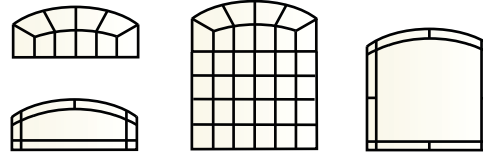

Pattern Categories With Examples

ENGINEERED GRILLE SOLUTIONS
www.creativemillwork.com

DIAMOND CUSTOMS

SUNBURST (SPOKES ONLY) with or without solid hub

SUNBURST (SEE LOWER RECTANGLE IF NEEDED)

RENAISSANCE (SEE LOWER RECTANGLE IF NEEDED)

GOTHIC (SEE LOWER RECTANGLE IF NEEDED)

SPIDER (SEE LOWER RECTANGLE IF NEEDED)

LOWER RECTANGLE (EXTENDED LEG AREA)

OVAL OR CIRCLE

NEED A CUSTOM PROFILE?
Contact Our Customer Support Team!
888-759-7121 Or 440-992-3566