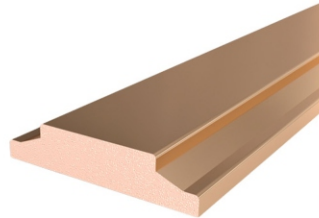

SOLID BRONZE Grille Profiles

Beautiful
Shaped
Grilles

Shaped Edge Profiles

DS5
BRONZE

.875" X .111"

DS1
BRONZE

.875" X .200"

HW05
BRONZE

.875" X .375"

HW06
BRONZE

.875" X .375"

Flat Profiles

HW11
BRONZE

.875" X .125"

HW13
BRONZE

1.000" X .125"

DS9
BRONZE

2.000" X .125"

HW08
BRONZE

.875" X .250"

DS14
BRONZE

2.000" X .250"

NEED A CUSTOM PROFILE?
CONTACT OUR CUSTOMER SUPPORT TEAM!

☎ 888-759-7121 ☎ 440-992-3566