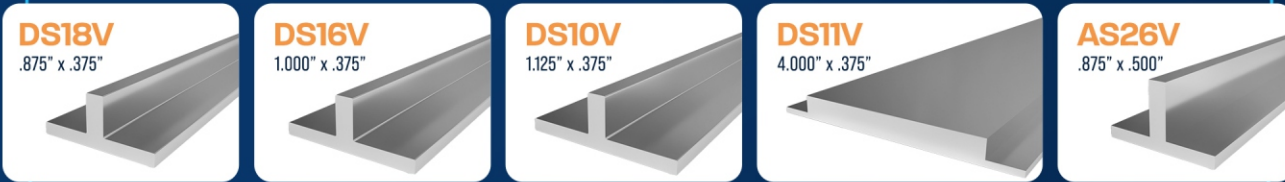

T-Bar Profiles