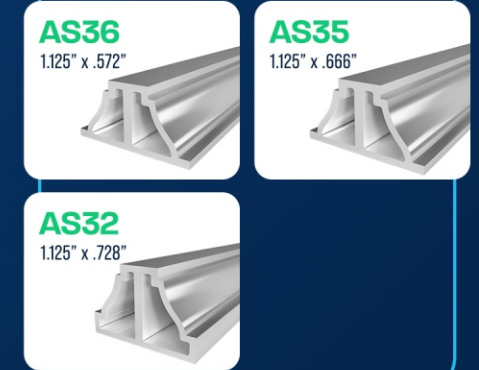

- **Extruded Profiles**
Max Length 144"
- **VCUT Additional Design Profiles**
Max Length 93"

Shaped Edge Profiles

Putty Glaze Profiles

Historic Design Profiles

Commercial Profiles

Individual Glass Stops AND/OR SDL Frame Surround