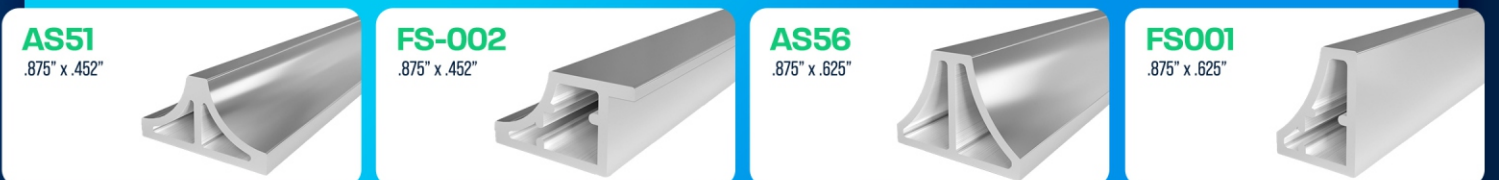

Individual Glass Stops AND/OR SDL Frame Surround

WITH PAIRED MUTT PROFILE WITH COPED ENDWORK

NEED A CUSTOM PROFILE? CONTACT OUR CUSTOMER SUPPORT TEAM!

☎ 888-759-7121 ☎ 440-992-3566 VISIT US AT WWW.CREATIVEMILLWORK.COM