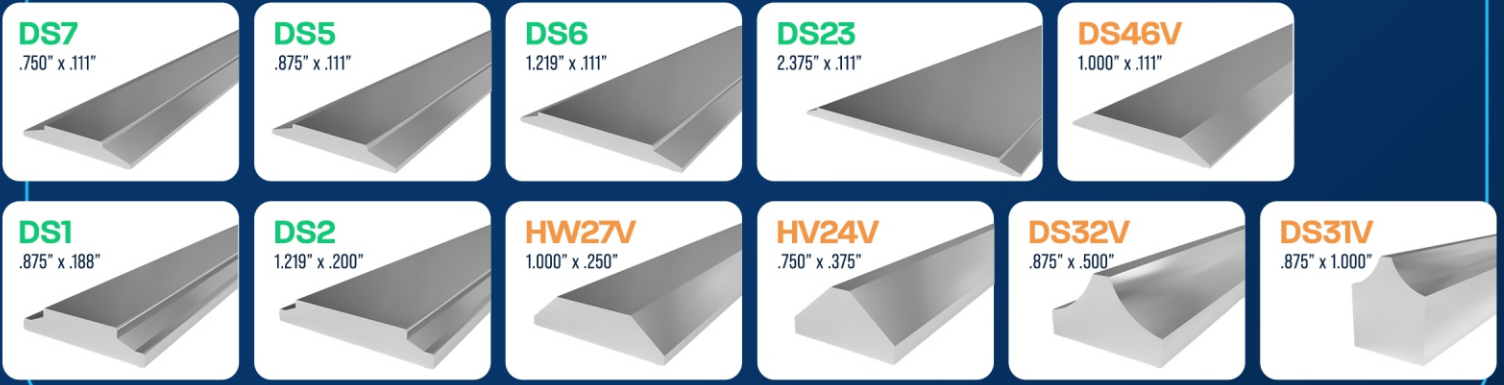

ALUMINUM GRILLE PROFILES - SOLID

RESIDENTIAL / COMMERCIAL / HISTORICAL REPLICATIONS

- **Extruded Profiles**
Max Length 144"
- **VCUT Additional Design Profiles**
Max Length 93"

Angular or Curved Edge Profiles

- **Extruded Profiles**
Max Length 144"
- **VCUT Additional Design Profiles**
Max Length 93"

Shaped Edge Profiles

Putty Glaze Profiles

Historic Design Profiles

Commercial Profiles

Individual Glass Stops AND/OR SDL Frame Surround