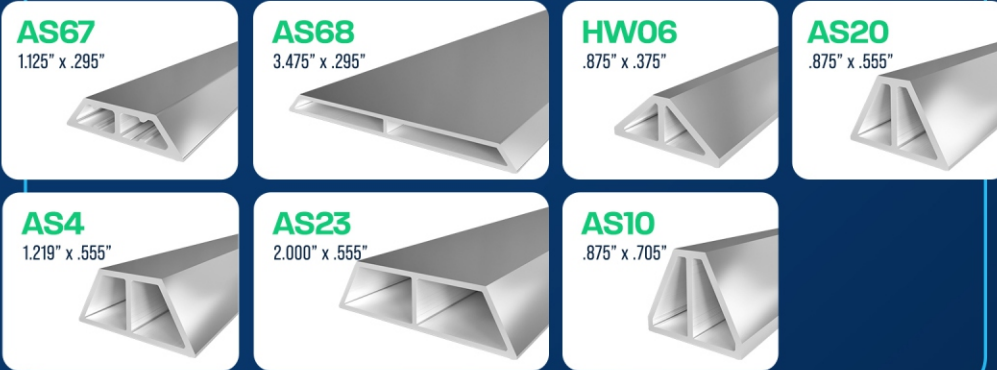

- **Extruded Profiles**
Max Length 144"
- **VCUT Additional Design Profiles**
Max Length 93"

Shaped Edge Profiles

Putty Glaze Profiles

Historic Design Profiles

Commercial Profiles

Individual Glass Stops AND/OR SDL Frame Surround