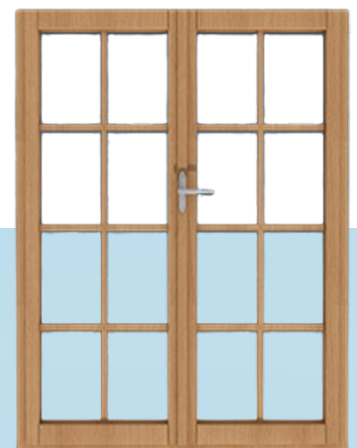

NEED A CUSTOM PROFILE?
Contact Our Customer Support Team!
888-759-7121 Or 440-992-3566

Visit Us @ www.creativemillwork.com