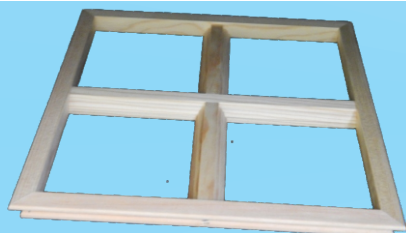

NEED A CUSTOM PROFILE?
Contact Our Customer Support Team!
888-759-7121 Or 440-992-3566

Visit Us @ www.creativemillwork.com