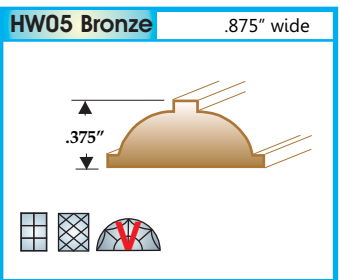

Solid Bronze Grille Profiles

Examples Of Shaped Edge Profiles

Examples Of Flat Profiles

NEED A CUSTOM PROFILE?
Contact Our Customer Support Team!
888-759-7121