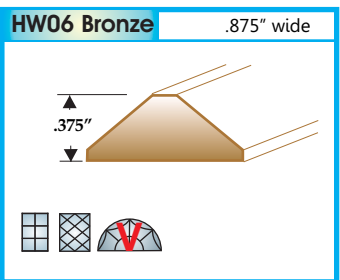

Solid Bronze Grille Profiles

Examples Of Shaped Edge Profiles

Examples Of Flat Profiles

NEED A CUSTOM PROFILE?
Contact Our Customer Support Team!
888-759-7121