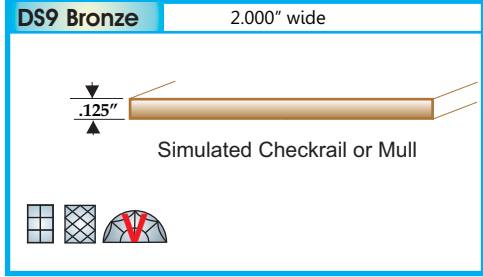

Solid Bronze Grille Profiles

Examples Of Shaped Edge Profiles

Examples Of Flat Profiles

NEED A CUSTOM PROFILE?
Contact Our Customer Support Team!
888-759-7121