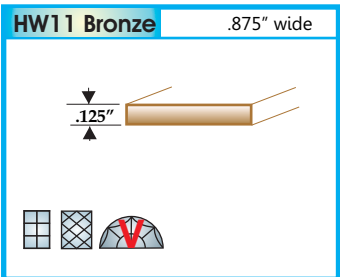

Solid Bronze Grille Profiles

Examples Of Shaped Edge Profiles

Examples Of Flat Profiles

NEED A CUSTOM PROFILE?
Contact Our Customer Support Team!
888-759-7121