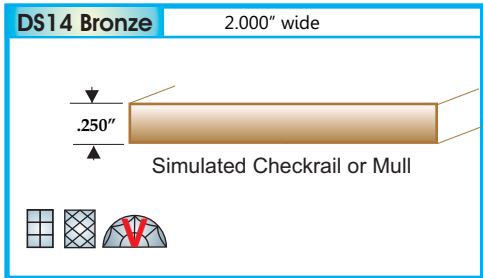

Solid Bronze Grille Profiles

Examples Of Shaped Edge Profiles

Examples Of Flat Profiles

NEED A CUSTOM PROFILE?
Contact Our Customer Support Team!
888-759-7121