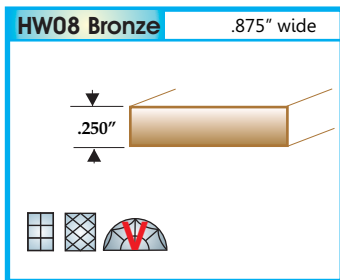

Solid Bronze Grille Profiles

Examples Of Shaped Edge Profiles

Examples Of Flat Profiles

NEED A CUSTOM PROFILE?
Contact Our Customer Support Team!
888-759-7121