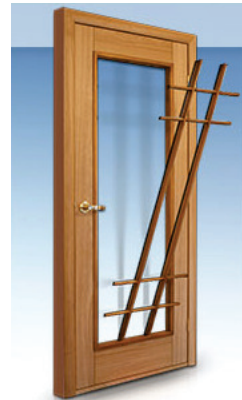

# WOOD REMOVABLE GRILLES

for windows & doors

ENGINEERED GRILLE SOLUTIONS

*Discover the highest quality Removable Grilles available on the market today. These wood grilles snap easily and securely into a window's interior sash or glass stop using multiple attachment systems including concealed hardware.*

- Assembled With Frame Surround
  - Frameless Assembled
  - Knocked Down Kits
  - Bulk Components
- Soft Woods
  - Hard Woods
    - Special Order Species
    - Painted Options
- Range of hardware options
  - Endwork conditions - straight, angled, coped ....
  - Rectangular, shaped & custom patterns
  - Largest collection of standard profiles

## WOOD T.D.L. GRILLES

for windows & doors

***With True Divided Lite (TDL) Grilles, each pane of glass is individually glazed into a window. Creative Millwork TDL Grilles achieve this desired authenticity with an engineered design for every window and door.***